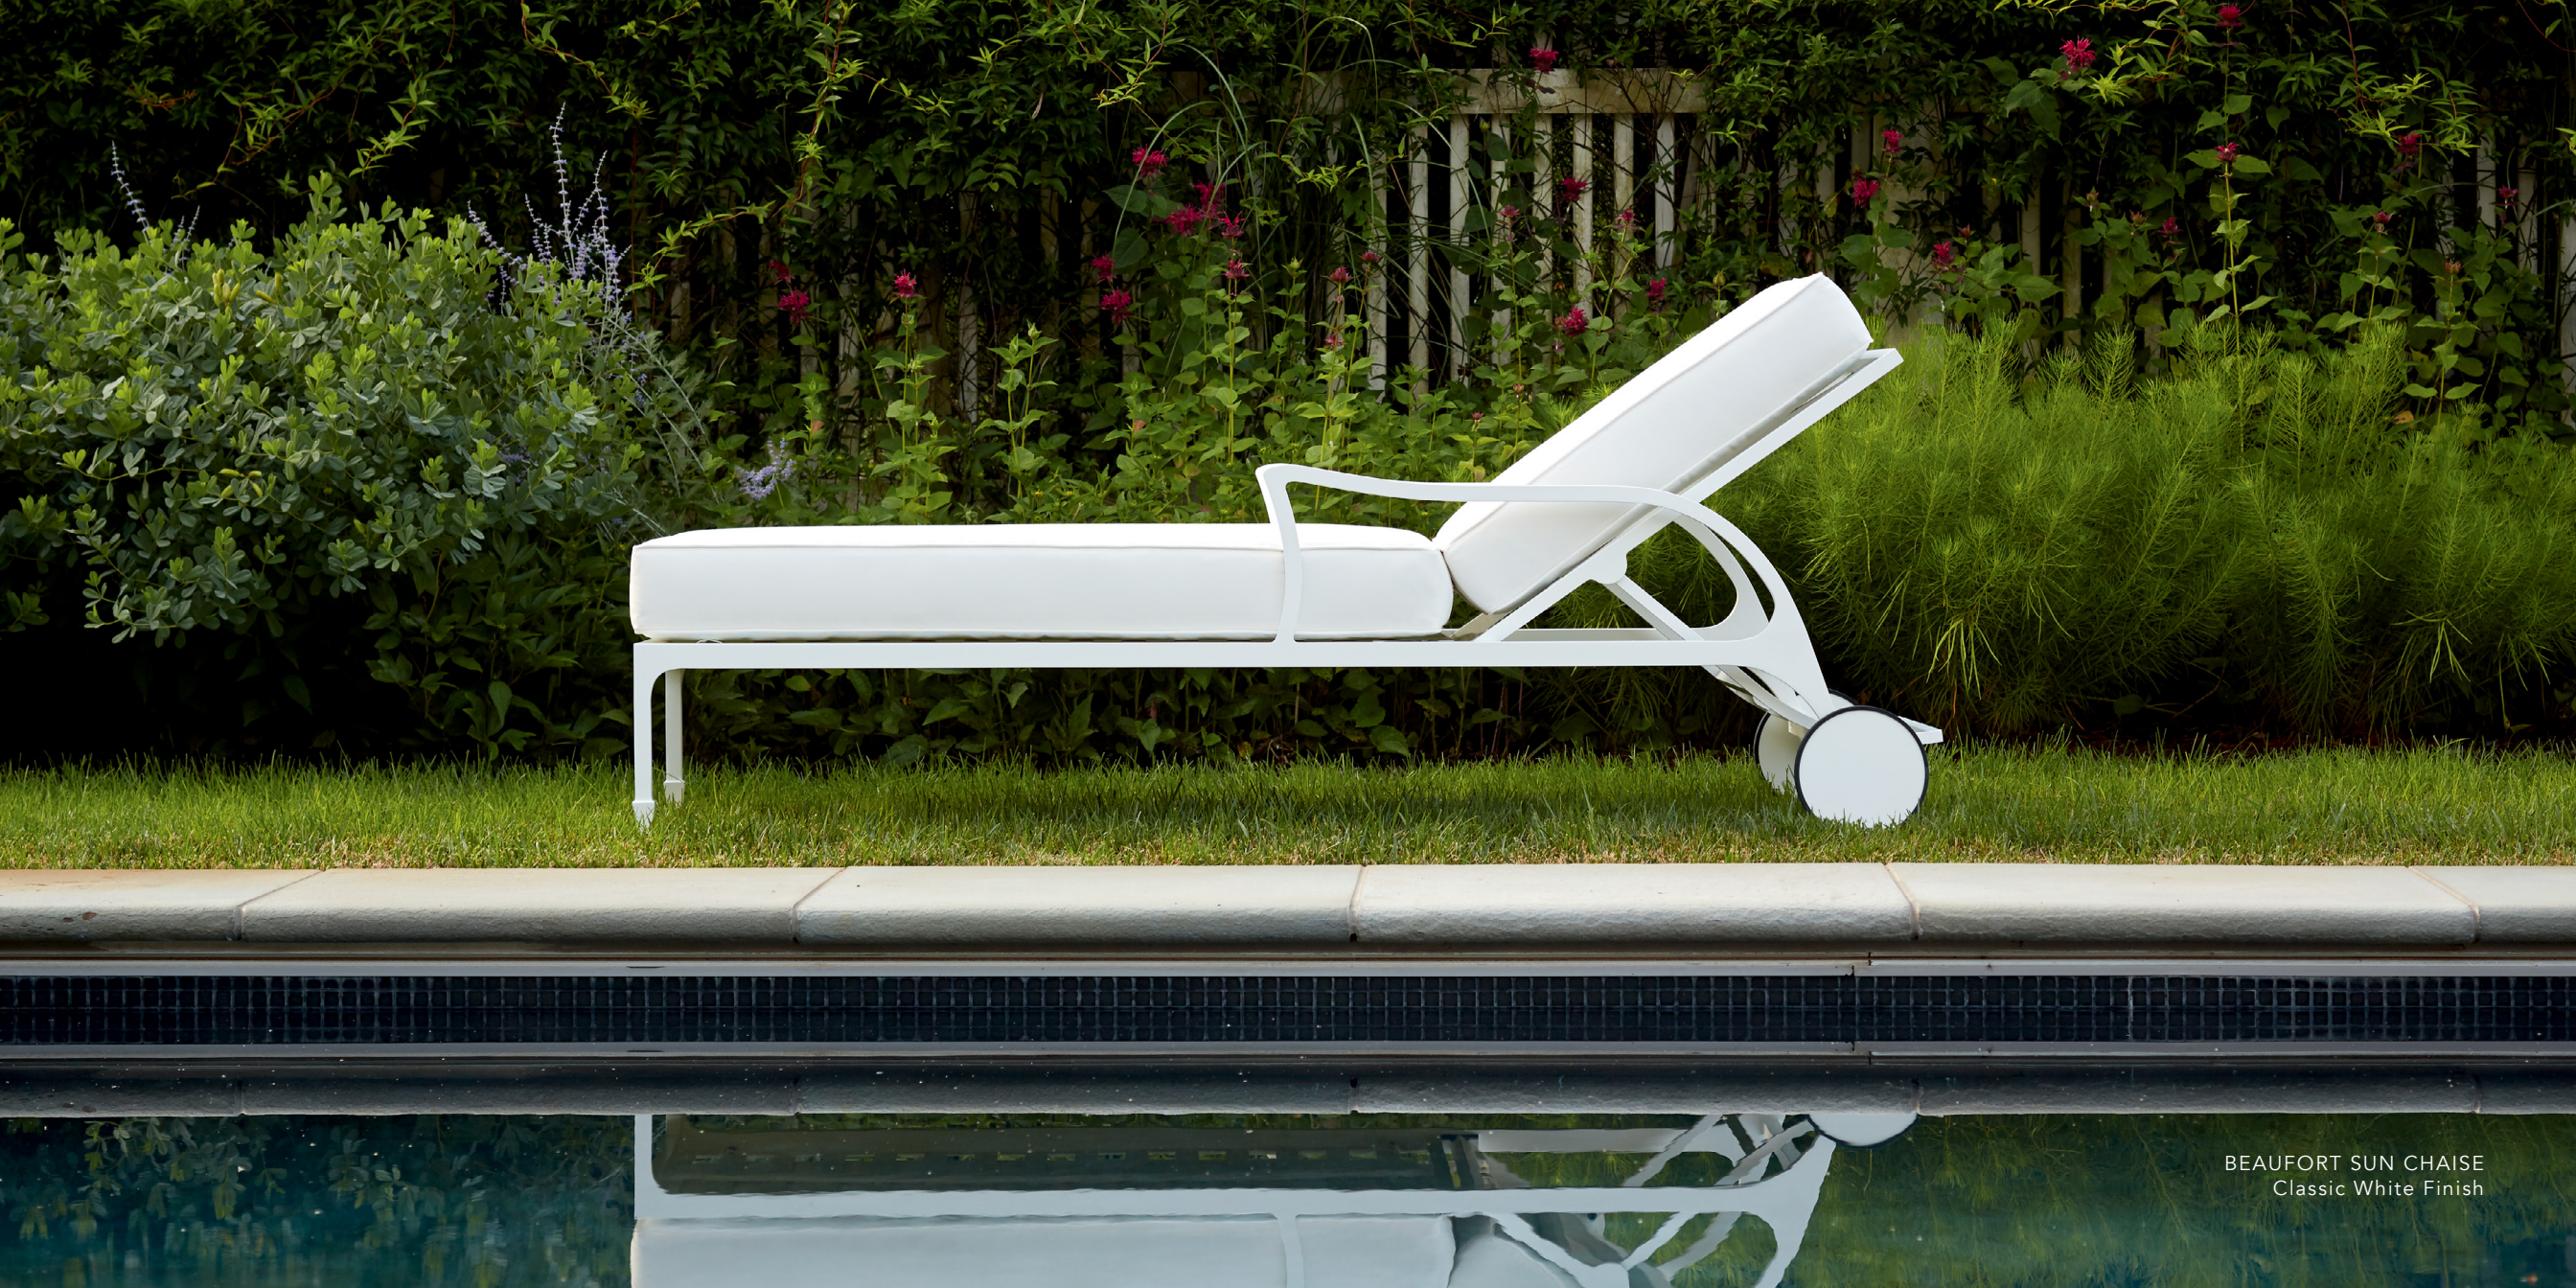

BEAUFORT CLUB CHAIRS
Severn River Stone Finish
WYATT ROUND COFFEE TABLE
Classic White Finish

BEAUFORT SOFA
Shown in Sorghum Black Finish

BEAUFORT THREE-SEATER SOFA
WYATT OVAL COFFEE TABLE
Gwynn's Island Gray Finish

BEAUFORT SOFA WITH TURKISH BACK
Shown in Goshen Stone Finish

BEAUFORT CLUB CHAIR WITH TURKISH BACK
Shown in Goshen Stone Finish

BEAUFORT ROCKING CHAIR
Shown in Goshen Stone Finish

BEAUFORT ROCKING CHAIR
Wicomico White Finish

BEAUFORT SUN CHAISES
HEPPLEWHITE SQUARE SIDE TABLE
Severn River Stone Finish

BEAUFORT SUN CHAISE
Shown in Bermuda Hundred Blue Finish

BEAUFORT SUN CHAISES
WYATT ROUND SIDE TABLE
Classic White Finish

BEAUFORT DOUBLE SUN CHAISE
Classic White Finish

BEAUFORT DOUBLE SUN CHAISE
Shown in Goshen Stone Finish

BEAUFORT SUN CHAISE
Classic White Finish

BEAUFORT TALL CHAIR
Shown in Gwynn's Island Gray Finish

BEAUFORT TALL CHAIRS
Natural Bronze Finish

BEAUFORT COLLECTION SIGNATURE
SPADE FEET AND BEAUFORT TALL CHAIR
STAINLESS STEEL KICK PLATE