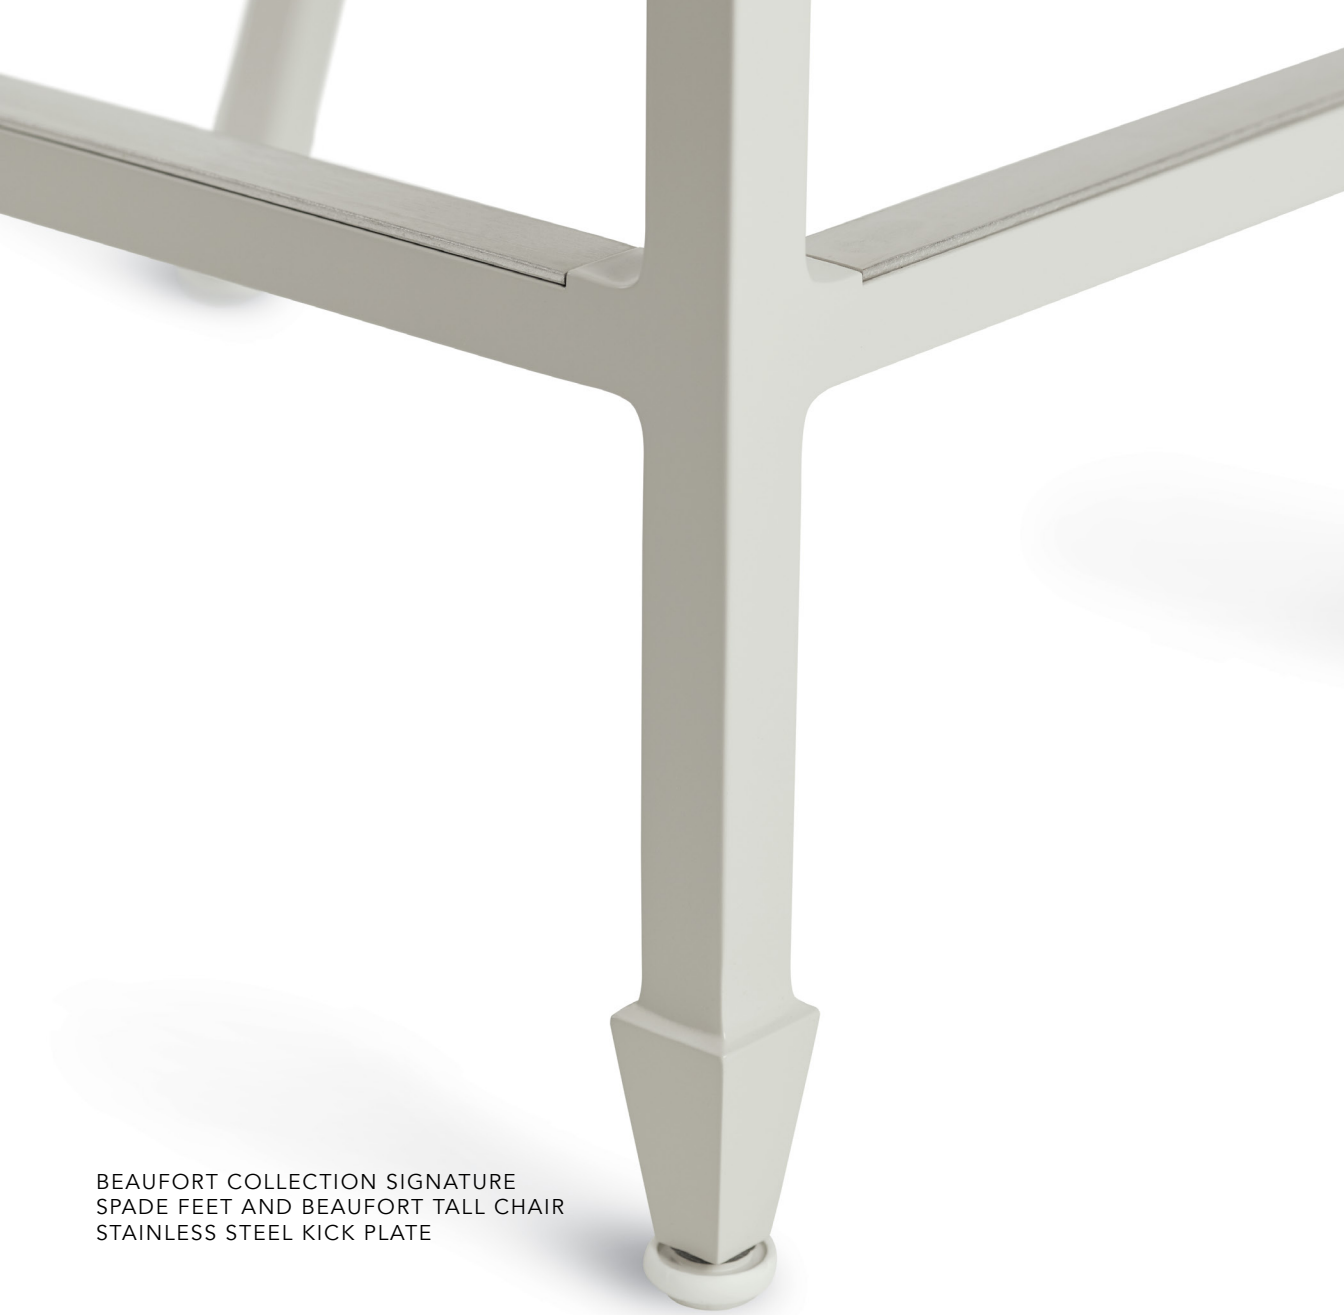

BEAUFORT DOUBLE SUN CHAISE
Shown in Goshen Stone Finish

BEAUFORT SUN CHAISE
Classic White Finish

BEAUFORT TALL CHAIR
Shown in Gwynn's Island Gray Finish

BEAUFORT TALL CHAIRS
Natural Bronze Finish

BEAUFORT COLLECTION SIGNATURE
SPADE FEET AND BEAUFORT TALL CHAIR
STAINLESS STEEL KICK PLATE